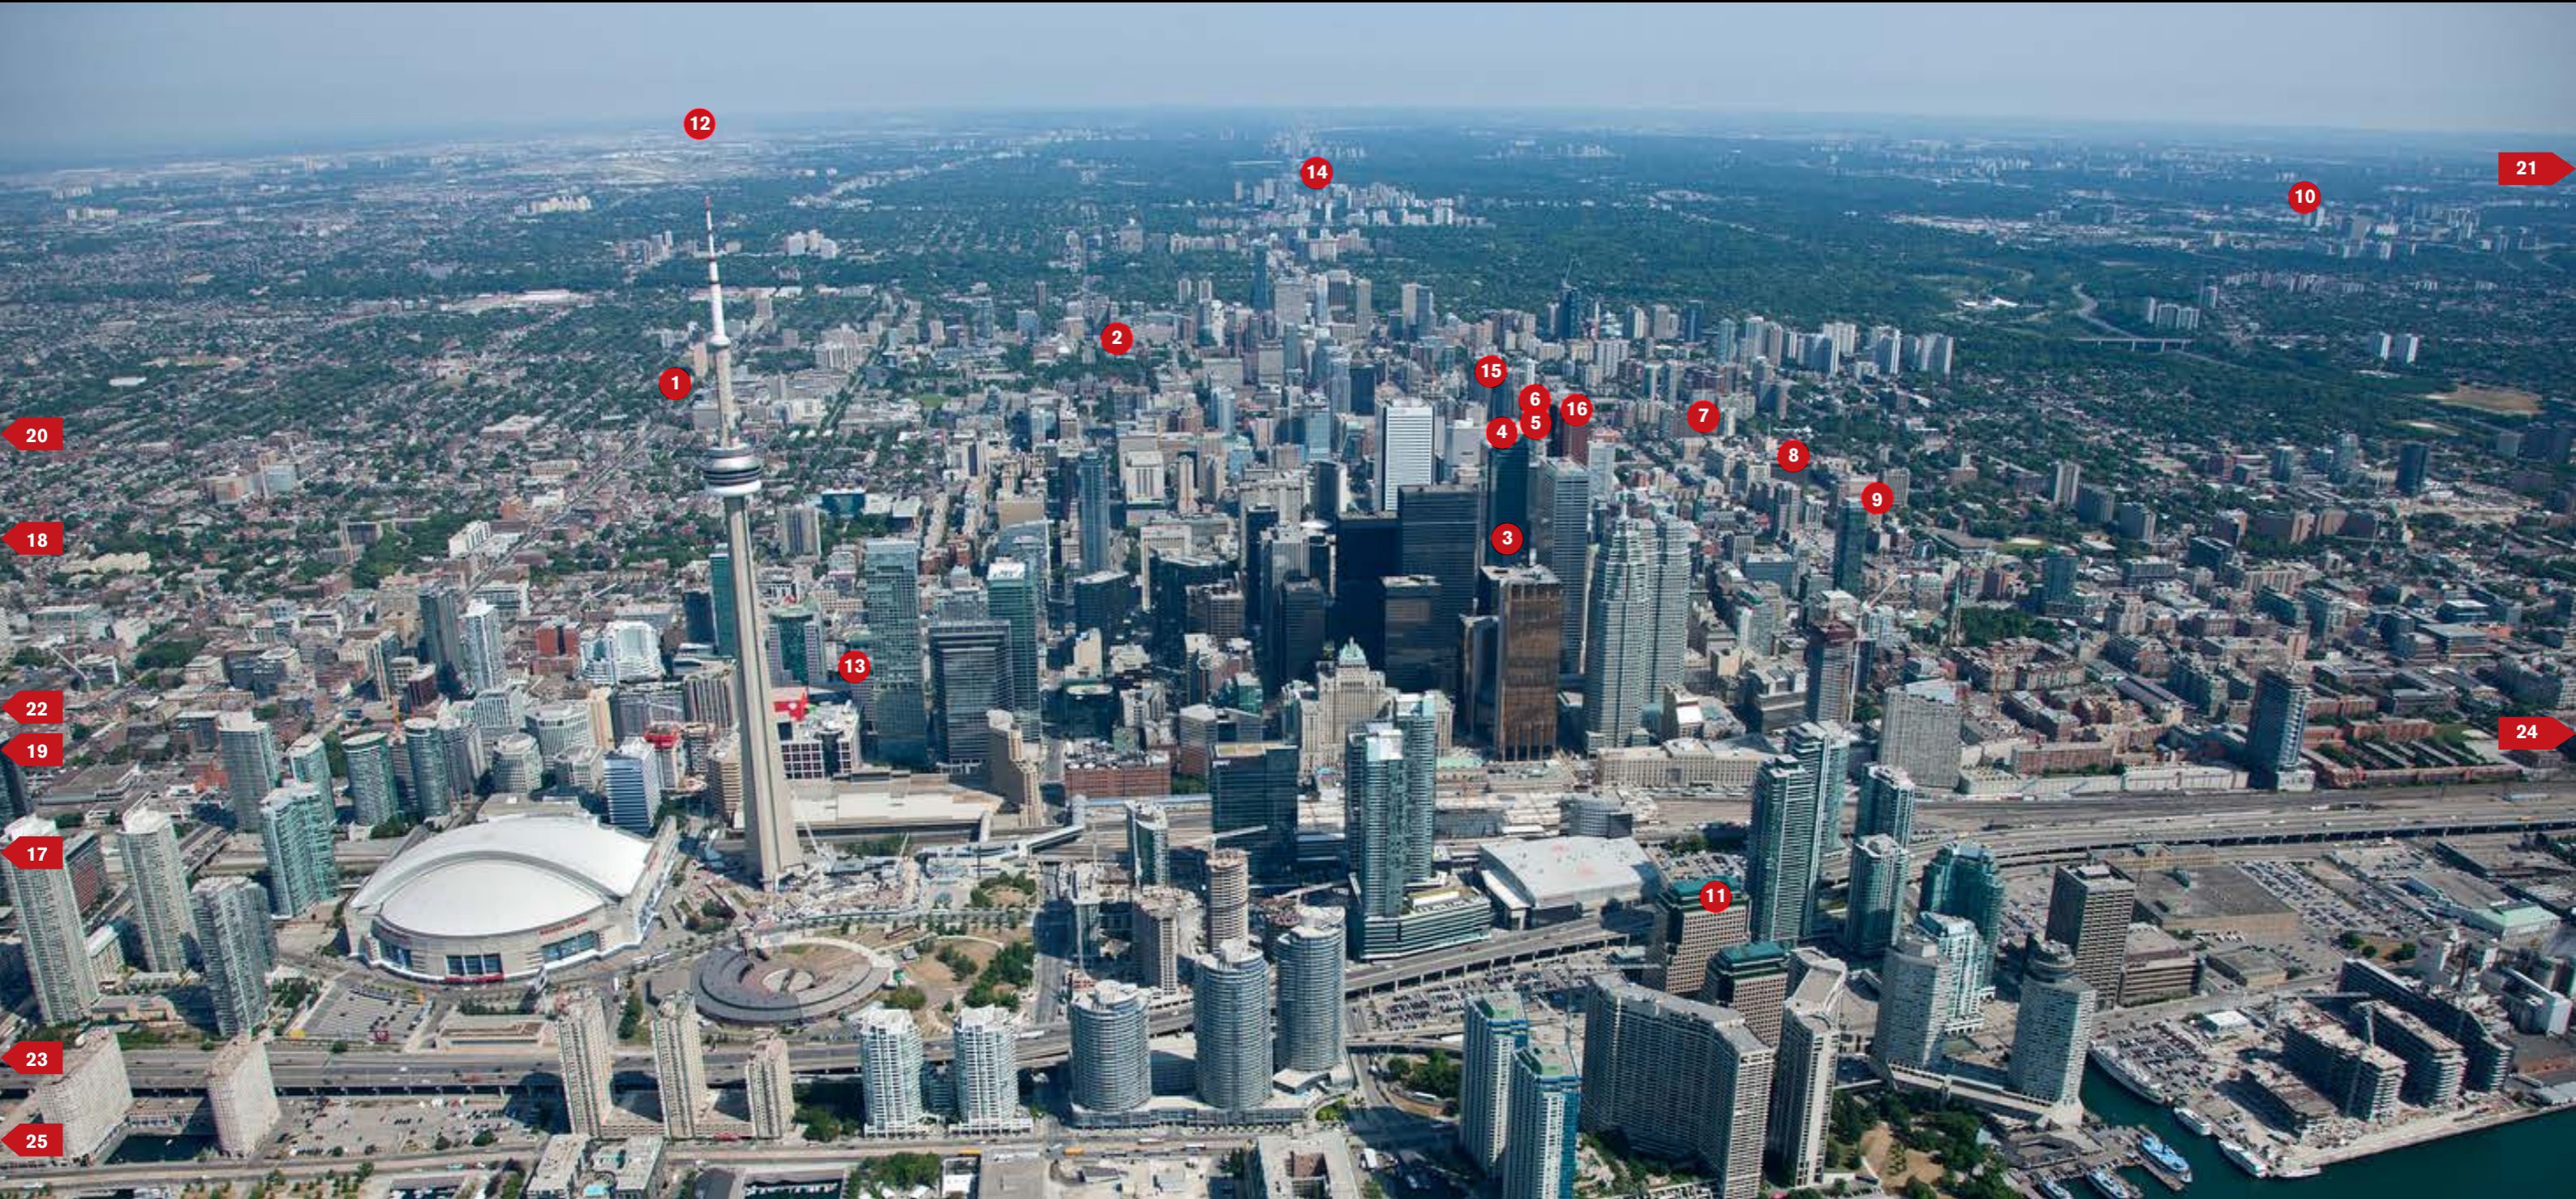

We Create Skylines Toronto

MULTIPLEX

- 1. CampusOne Student Residence
- 2. New Residences of Yorkville Plaza
- 3. St. Regis (formerly Trump Hotel)
- 4. Bay Adelaide Centre North Tower
- 5. Bay Adelaide Centre East Tower and Podium
- 6. Deloitte Headquarters Fit-out

- 7. Parkside Student Residence
- 8. Grid Condominiums
- 9. Core Condominiums
- 10. Carefirst One-Stop Multi-Service Centre
- 11. AON Headquarters Office Fit-out
- 12. Transit City, Towers 1, 2 and 3

- 13. Multiplex Head Office Fit-out
- 14. One Delisle
- 15. National Research Council of Canada Fit-out
- 16. Immigration Board of Canada Fit-out

PROJECTS OUT OF FRAME:

- 17. Hotel X
- 18. 158 Sterling - Museum of Contemporary Art
- 19. Kings Club
- 20. Junction House
- 21. St. John's McNicoll Centre

- 22. 1071 King West
- 23. The Quay
- 24. The Beaches Residences
- 25. Fairview and Drury Lane, Phase 1C