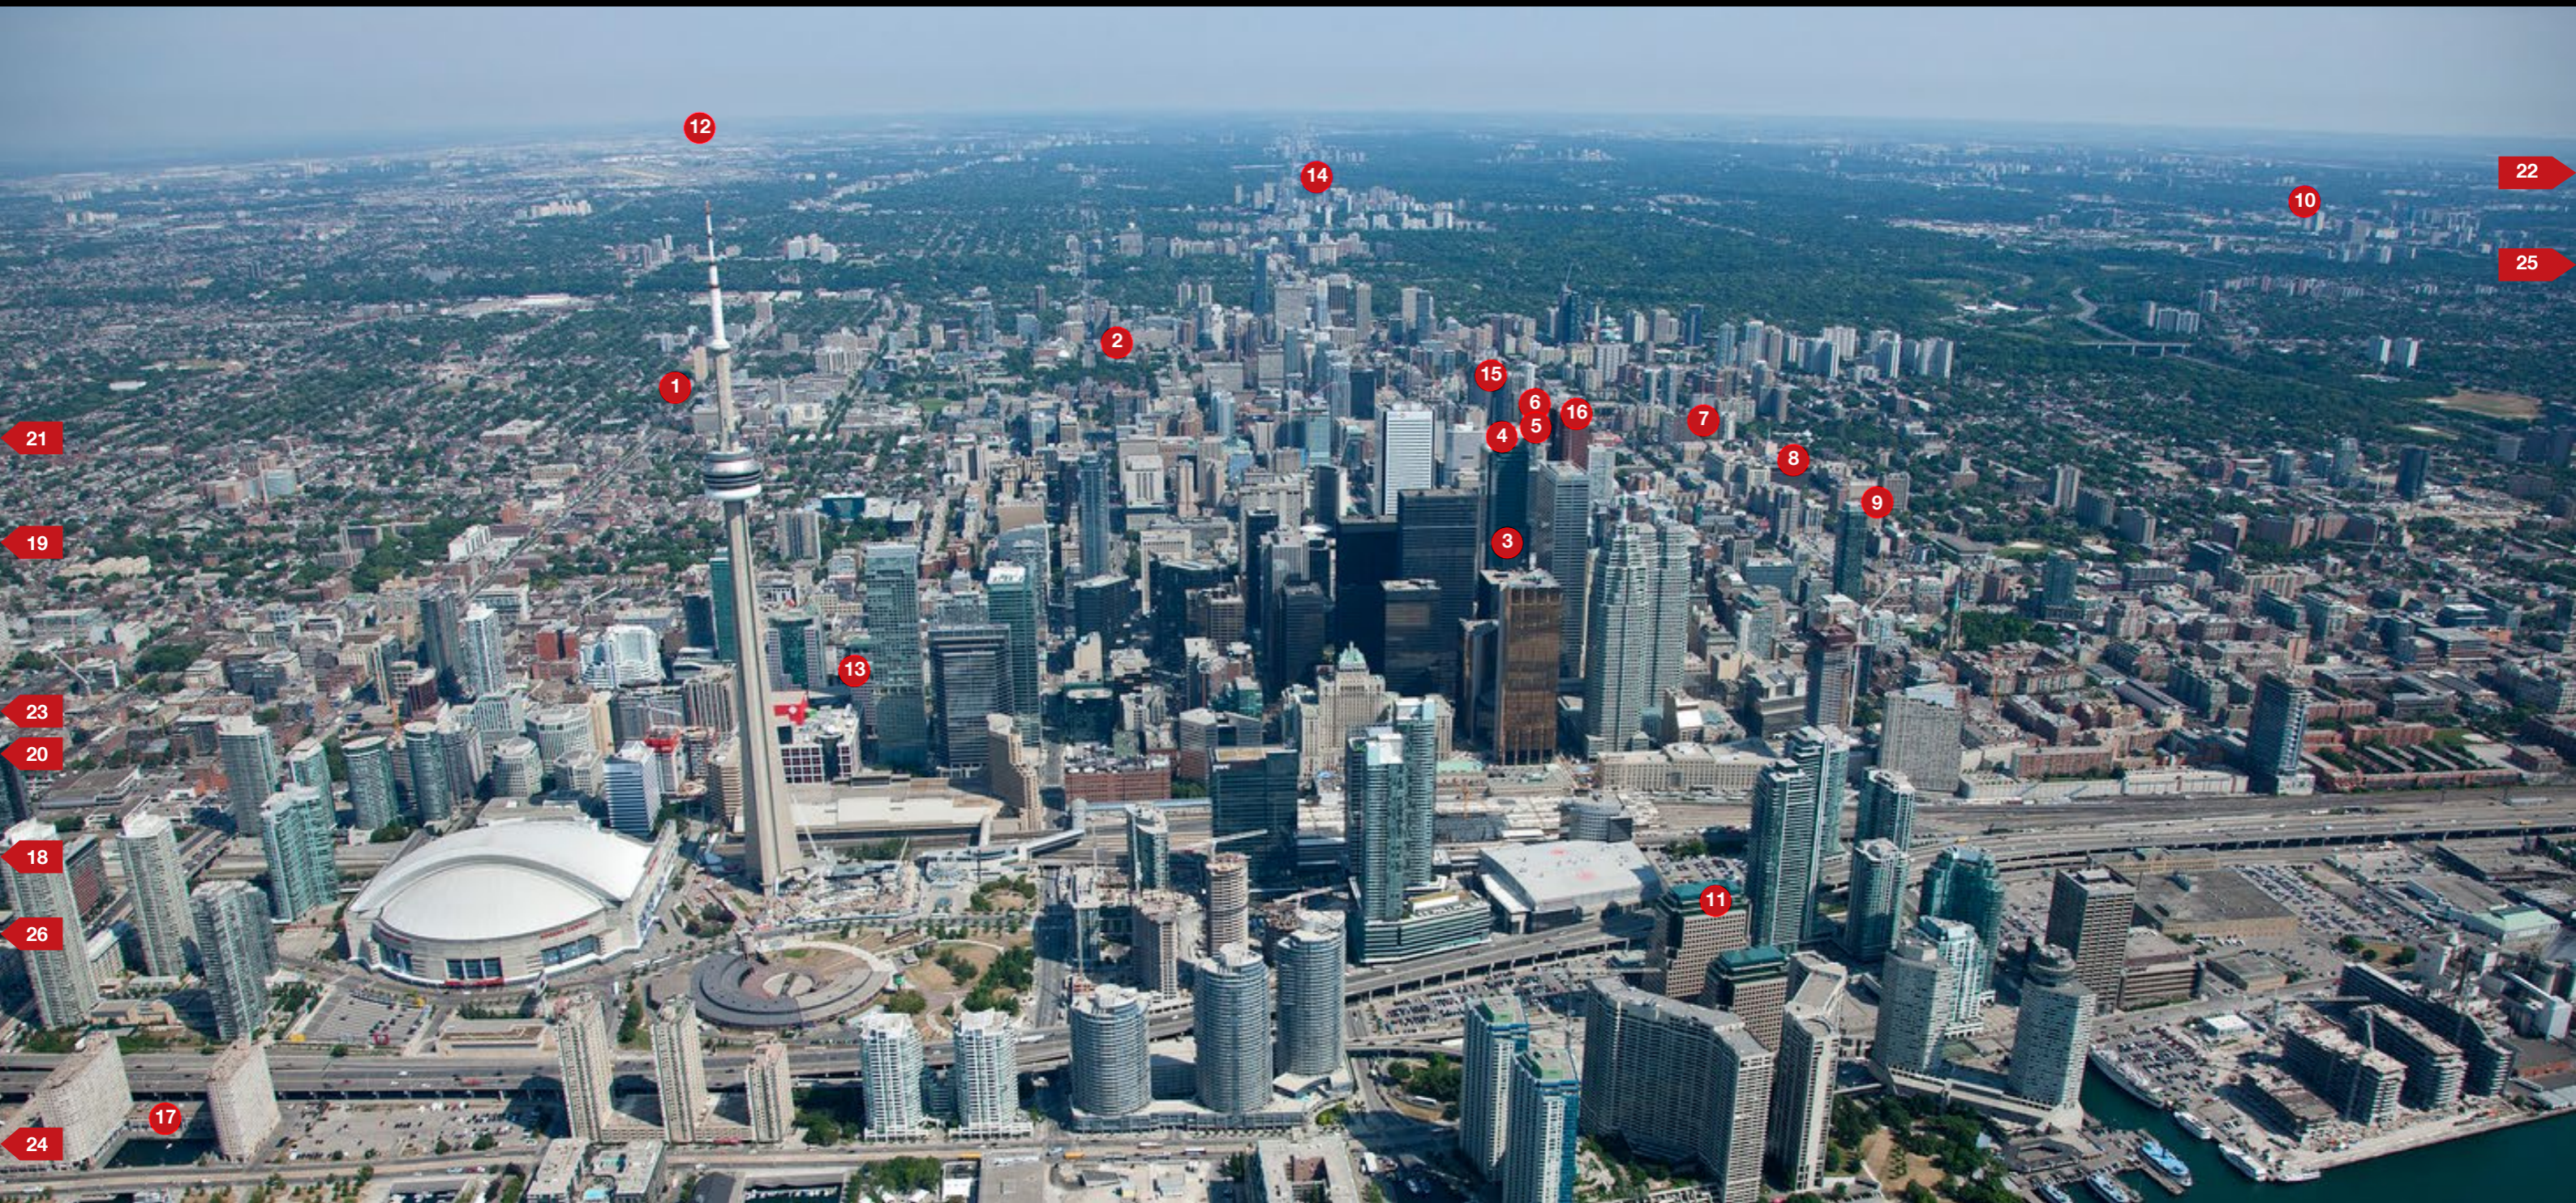

We Create Skylines Toronto

MULTIPLEX

- 1. CampusOne Student Residence
- 2. New Residences of Yorkville Plaza
- 3. St. Regis (formerly Trump Hotel)
- 4. Bay Adelaide Centre North Tower
- 5. Bay Adelaide Centre East Tower and Podium
- 6. Deloitte Headquarters Fit-out

- 7. Parkside Student Residence
- 8. Grid Condominiums
- 9. Core Condominiums
- 10. Carefirst One-Stop Multi-Service Centre
- 11. AON Headquarters Office Fit-out
- 12. Transit City, Towers 1, 2 and 3

- 13. Multiplex Head Office Fit-out and Global Furniture Group Fit-out
- 14. One Delisle
- 15. National Research Council of Canada Fit-out
- 16. Immigration Board of Canada Fit-out
- 17. The Quay

PROJECTS OUT OF FRAME:

- 18. Hotel X
- 19. 158 Sterling - Museum of Contemporary Art
- 20. Kings Club
- 21. Junction House
- 22. St. John's McNicoll Centre

- 23. 1071 King West
- 24. Fairview and Drury Lane, Phase 1C
- 25. Station No.3 Condos
- 26. Distrikt Trailside Condos